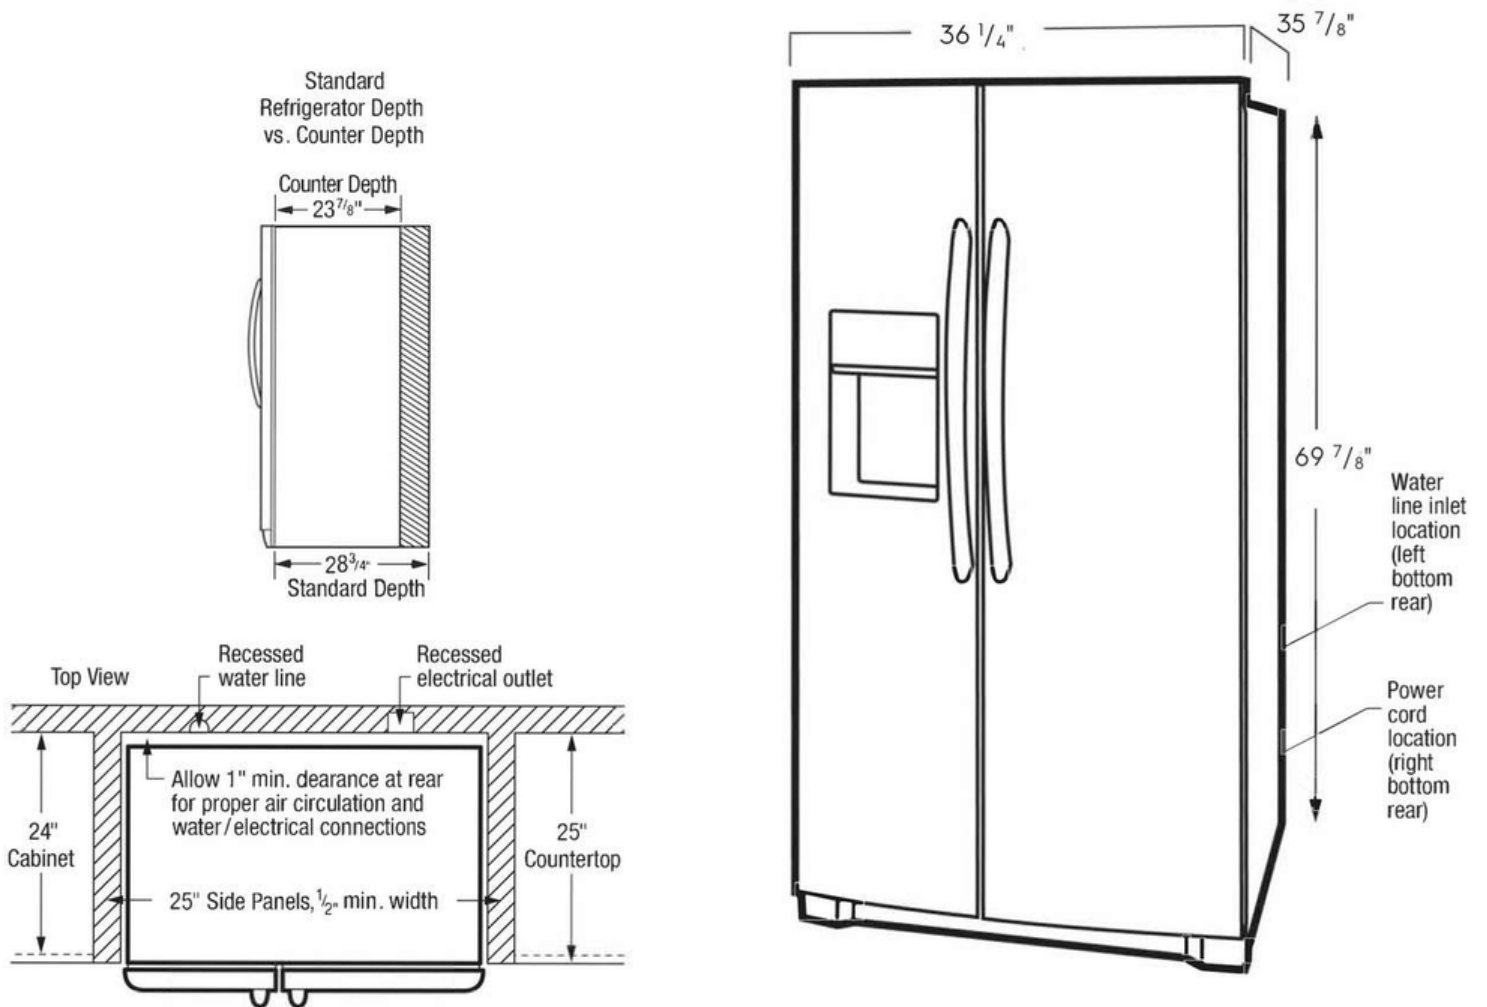

CANADA • 5855 Terry Fox Way • Mississauga, ON L5V 3E4 • 1-800-265-8352 • frigidaire.ca

Frigidaire Gallery

25.6 Cu. Ft. 36" Standard Depth Side by Side Refrigerator

GRSS2652AF, GRSS2652AD

Version : 02/21

Note: For planning purposes only. Always consult local and national electric, gas and plumbing codes.